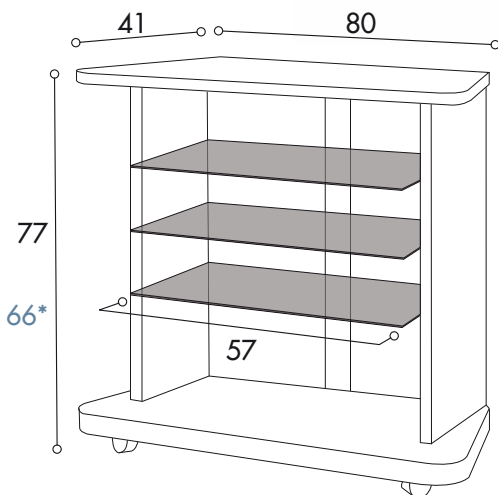

Finiture disponibili // Finishes available

massimo peso | max weight: 45 Kg

343

Mobile con piani stondati e bordati in PVC, ripiani in cristallo temperato regolabili in altezza, munito di ruote.

Piece of furniture with rounded, PVC-rimmed top and base, height-adjustable tempered crystal shelves, equipped with wheels.

Nero | Black

Silver | Silver

Noce | Walnut

massimo peso | max weight: 70 Kg

Finiture disponibili // Finishes available

*Misure Interne utili // Internal measures useful

340

Mobile con piani stondati e bordati in PVC, ripiani in cristallo temperato regolabili in altezza, munito di ruote.

Piece of furniture with rounded, PVC-rimmed top and base, height-adjustable tempered crystal shelves, equipped with wheels.

Nero | Black

Silver | Silver

Noce | Walnut

massimo peso | max weight: 70 Kg

Finiture disponibili // Finishes available

*Misure Interne utili // Internal measures useful

339

Mobile con piani stondati e bordati in PVC, ripiani in cristallo temperato regolabili in altezza, munito di ruote.

Piece of furniture with rounded, PVC-rimmed top and base, height-adjustable tempered crystal shelves, equipped with wheels.