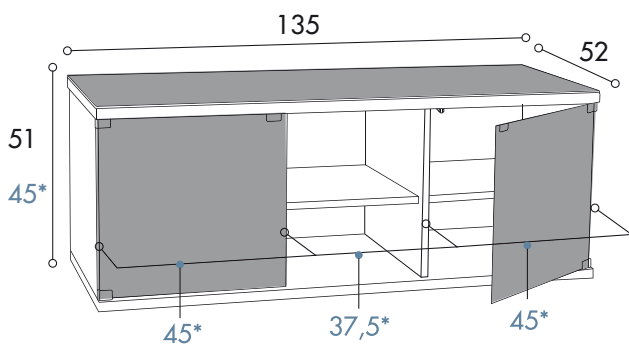

massimo peso | max weight: 50 Kg

372

Mobile con piano superiore e ante frontali in cristallo temperato nero lucido, struttura in melaminico, ripiani regolabili in altezza, ruote nascoste.

Piece of furniture with top and shutters with tempered glossy black crystal, melanine structure, with inside adjustable shelves, hidden wheels.