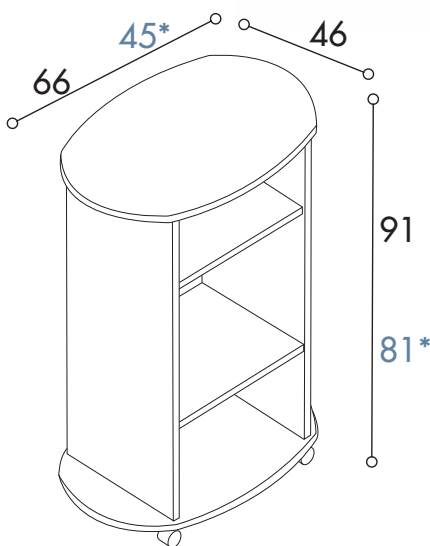

Nero | Black

Silver | Silver

Ciliegio | Silver

massimo peso | max weight: 40 Kg

Finiture disponibili // Finishes available

*Misure Interne utili // Internal measures useful

Mobile con ripiani regolabili in altezza. Top e base stondati e bordati in PVC.

Piece of furniture with adjustable shelves. Rounded and PVC rimmed Top and platform.

Nero | Black

Silver | Silver

Noce | Walnut

massimo peso | max weight: 50 Kg

Finiture disponibili // Finishes available

*Misure Interne utili // Internal measures useful