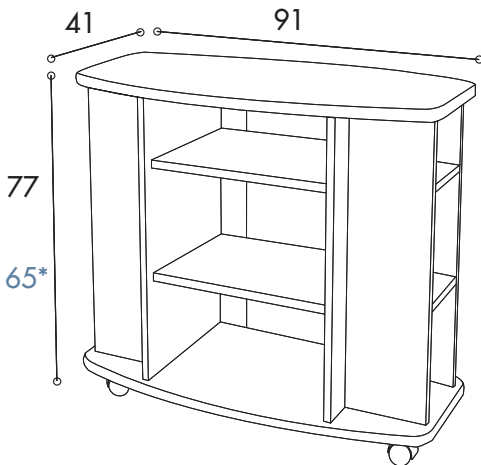

*Misure Interne utili // Internal measures useful

339

Mobile con piani stondati e bordati in PVC, ripiani in cristallo temperato regolabili in altezza, munito di ruote.

Piece of furniture with rounded, PVC-rimmed top and base, height-adjustable tempered crystal shelves, equipped with wheels.

massimo peso | max weight: 70 Kg

Finiture disponibili // Finishes available

*Misure Interne utili // Internal measures useful

328

Mobile con piani stondati e bordatini PVC, sei ripiani spostabili in altezza.

Piece of furniture with rounded, PVC-rimmed shelves, six height-adjustable shelves.

Nero | Black

Silver | Silver

massimo peso | max weight: 50 Kg

*Misure Interne utili // Internal measures useful

Finiture disponibili // Finishes available