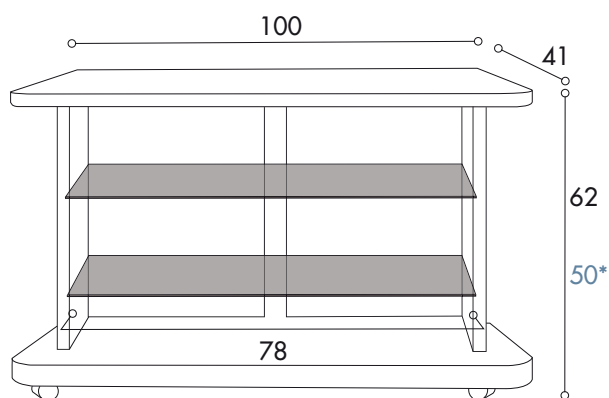

339

Mobile con piani stondati e bordati in PVC, ripiani in cristallo temperato regolabili in altezza, munito di ruote.

Piece of furniture with rounded, PVC-rimmed top and base, height-adjustable tempered crystal shelves, equipped with wheels.

massimo peso | max weight: 70 Kg

Finiture disponibili // Finishes available

*Misure Interne utili // Internal measures useful