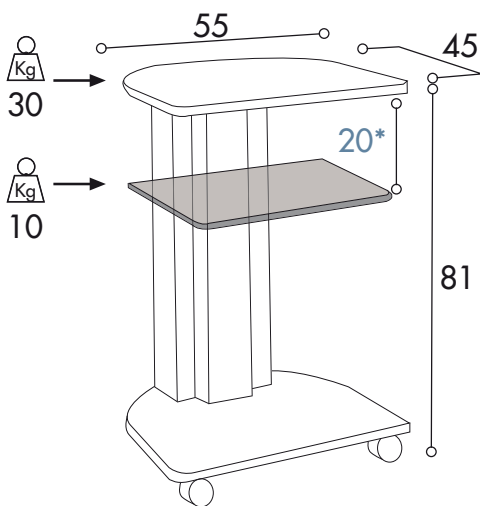

Piece of furniture with rounded, PVC-rimmed shelves, six height-adjustable shelves.

Nero | Black

Silver | Silver

massimo peso | max weight: 50 Kg

*Misure Interne utili // Internal measures useful

Finiture disponibili // Finishes available

310

Struttura in lamiera verniciata, Top e base stondati e bordati in PVC, piano intermedio in cristallo temperato.

Painted plate structure. Rounded PVC-rimmed top and base, intermediate shelf in molded crystal.