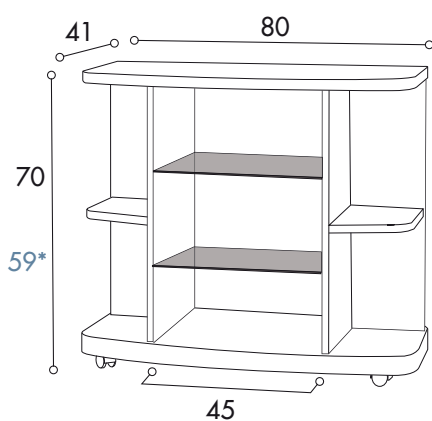

Finiture disponibili // Finishes available

massimo peso | max weight: 45 Kg

343

Mobile con piani stondati e bordati in PVC, ripiani in cristallo temperato regolabili in altezza, munito di ruote.

Piece of furniture with rounded, PVC-rimmed top and base, height-adjustable tempered crystal shelves, equipped with wheels.