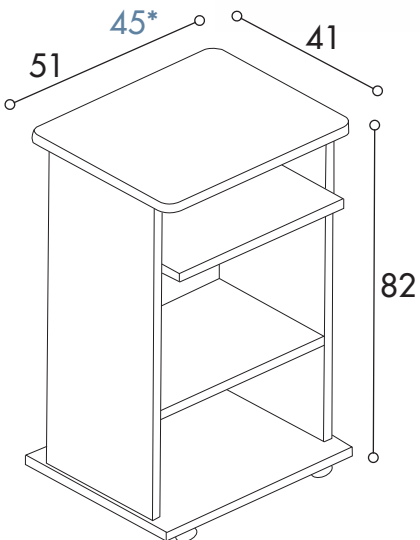

274

Mobile con due ripiani fissi. Top stondato e bordato in PVC.

Piece of furniture with two immovable shelves. Rounded and PVC rimmed Top.

Nero | Black

Silver | Silver

Noce | Walnut

massimo peso | max weight: 50 Kg

Finiture disponibili // Finishes available

*Misure Interne utili // Internal measures useful