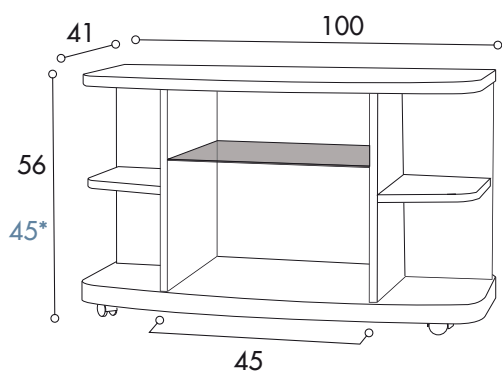

Finiture disponibili // Finishes available

massimo peso | max weight: 45 Kg

343

Mobile con piani stondati e bordati in PVC, ripiani in cristallo temperato regolabili in altezza, munito di ruote.

Piece of furniture with rounded, PVC-rimmed top and base, height-adjustable tempered crystal shelves, equipped with wheels.